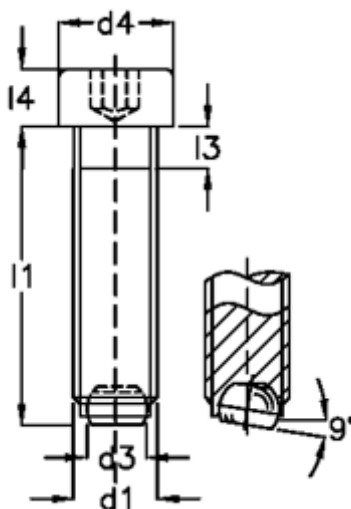

Article number: 2092767911B  
Description: E+G Screws with ball  
GN 606-M12-30-VN

## Measures

d1	= M12
d2	= 8.0
d3	= 7.2
d4	= 18
Internal hexagon	= 10.0
l1	= 30
l3	= 5.0
l4	= 12